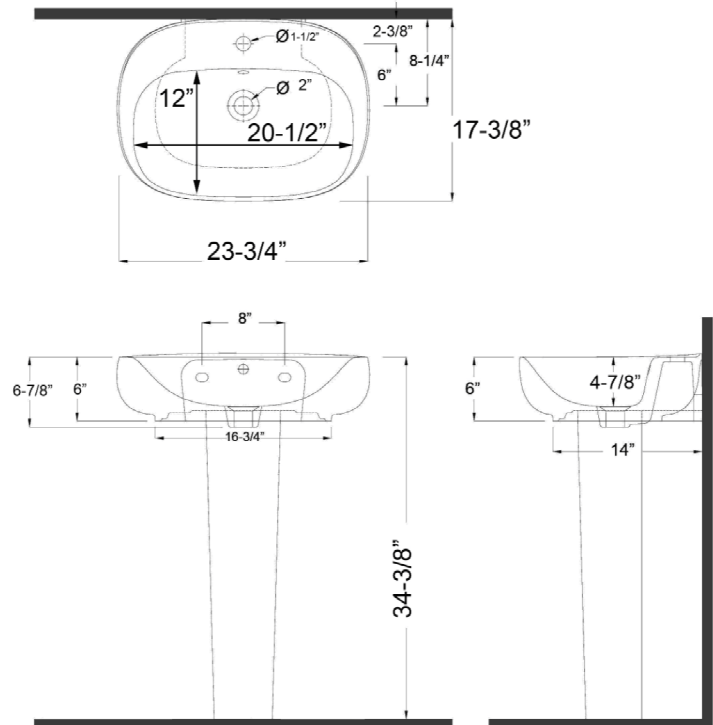

ILLUSION 23-5/8" PEDESTAL LAVATORY

Cat. No.
3-731WH

Faucet not included

W: 23-3/4"
D: 17-3/8"
H: 34-3/8"

Column Dimensions:

Length from wall to back of column: 6"
Top of column: 6-1/4" x 7"
Bottom of column: 5-1/4" x 6"
Height: 29-1/4"

Interior Dimensions:

Basin Interior: 20-1/2" x 12"
Basin Depth: 4-7/8"
Water depth to overflow: 2-1/2"
Back of basin to center of faucet: 2-3/8"
Back of basin to center of drain: 8-1/4"
Mount bolts height: 32-1/8"
Mount holes cc: 8"
Faucet and spout holes: 1-1/2"
Drain hole: 2"
Flange: 1/2 H x 2-3/4 W x 4-1/4" D

Features:

- ▶ Made of Vitreous China
- ▶ Available pre-drilled for single hole (3-731WH) or 4" centerset (3-734WH)
- ▶ Pre-drilled overflow
- ▶ Back of column is open
- ▶ Bottom of column is open
- ▶ Use with grid drain 5600 or 57080
(**NOT INCLUDED**)
- ▶ Mounting hardware included (T801A)

Colors:

White

Dimensions of fixture are nominal and may vary within the range of tolerances established by ASME Standard A112.19.2.2018. Dimensions and specifications subject to change without notice.