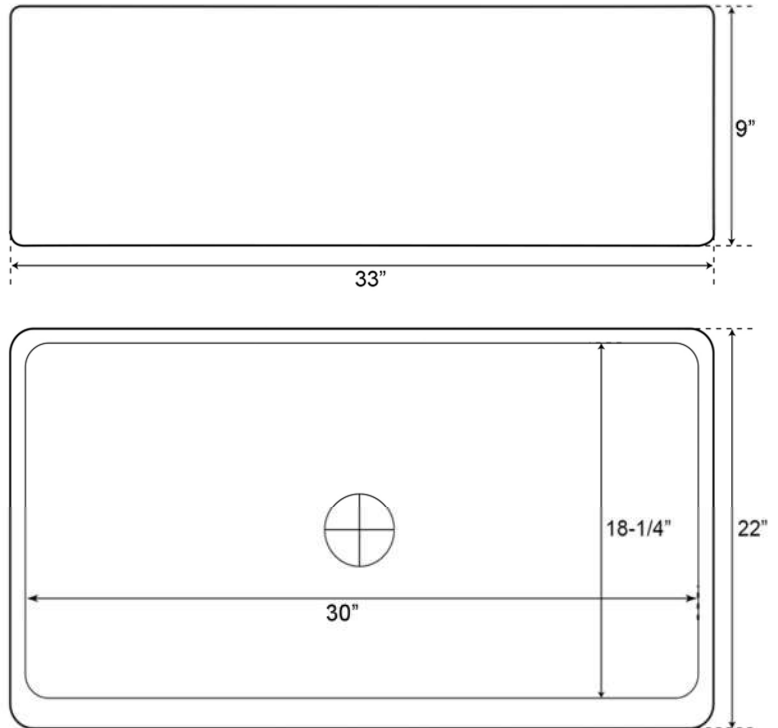

33" BENTLEY SINGLE BOWL FARMER SINK

Cat. No
FSCSB3124

W: 33"
D: 22"
H: 9"

***Please do NOT cut hole without template or actual product.**

Interior Dimensions:

Basin Interior: 30" W x 18-1/4" D
Basin depth: 8-3/4"

Features:

- ▶ Constructed of solid 16 gauge copper
- ▶ Hammered front
- ▶ Rounded interior corners easy for cleaning
- ▶ Sink bowl has no internal welds
- ▶ Sink bottom angled to drainage
- ▶ Accommodates 3-1/2" drain
- ▶ 2-1/2" Front rim, 1-1/2" back and side rims
- ▶ Patina applied to copper using French hot process
- ▶ Hand polished finish
- ▶ Copper is a living finish and will patina over time

Finish:

SAC Smooth Antique Copper

Dimensions of fixture are nominal and may vary within the range of tolerances established by ANSI Standard A112.19.2. Dimensions and specifications subject to change without notice.