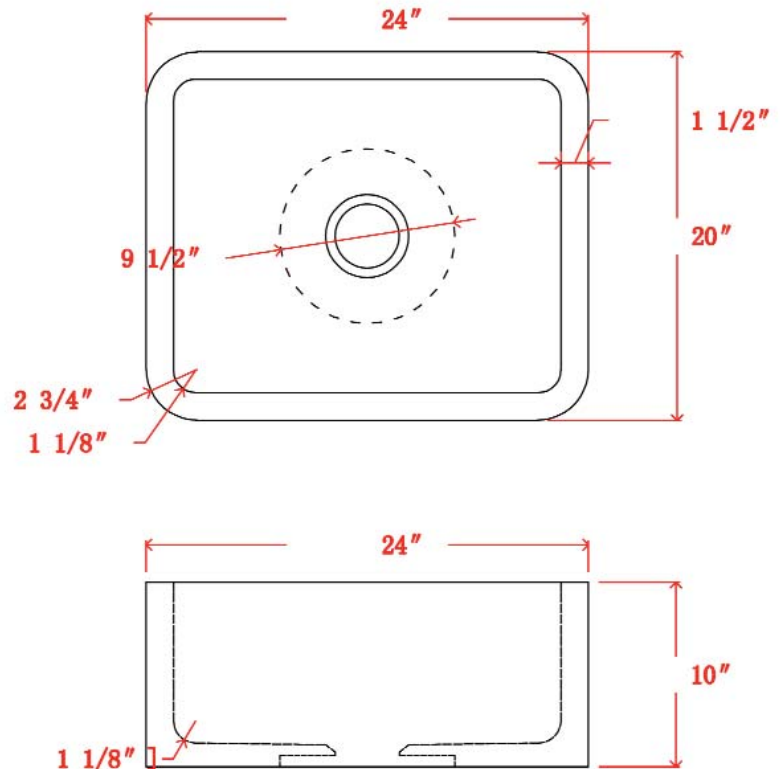

**24" CHANDRA SINGLE
BOWL FARMER SINK**

Cat. No
FSMSB5042

W: 24"
D: 20"
H: 10"

***Please do NOT cut hole without
template or actual product.**

Interior Bowl Dimensions:

Basin Interior: 21" W x 17" D
Basin Depth: 8½"

Colors:

MPGA Polished Egyptian Galala

Dimensions of fixture are nominal and may vary within the range of tolerances established by ANSI Standard A112.19.2. Dimensions and specifications subject to change without notice.