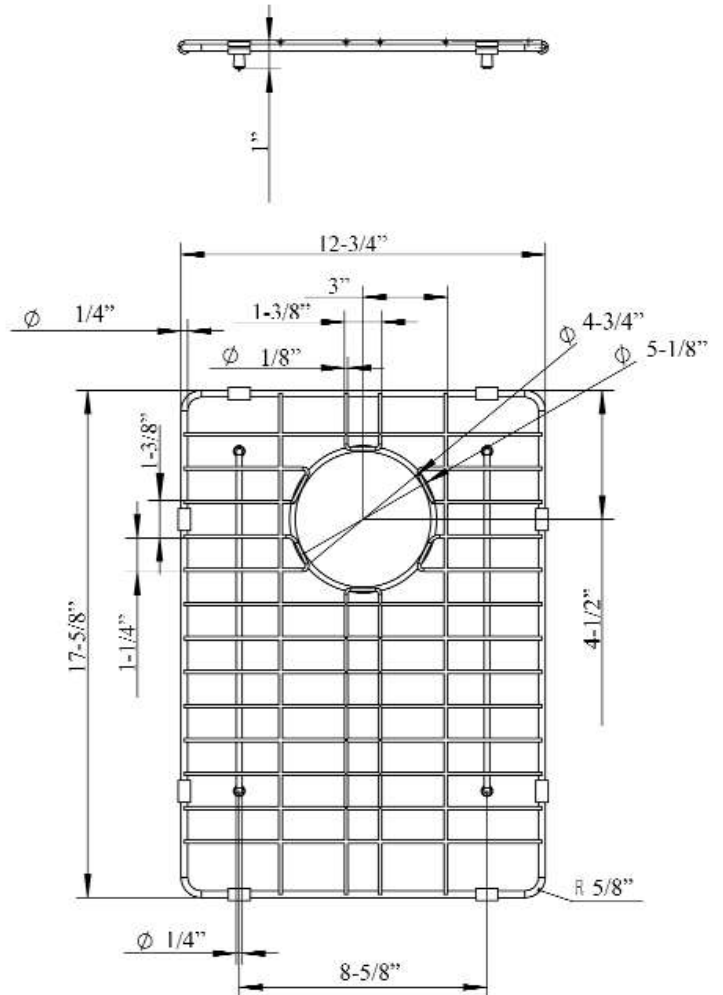

PSSSB2050 WIRE GRID

Cat. No.
PSSSB2050-WIRE

Features:

- ▶ Fits bottom of PSSSB2050 prep sink
- ▶ Rubber Feet Covers Included

Finishes:

SS Stainless Steel

W: 12-³/₄"
D: 17-⁵/₈"
H: 1"

Drain Hole : 4-³/₄"

Dimensions and specifications subject to change without notice.