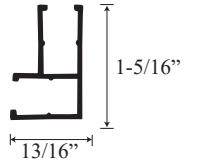

### • Specifications

Model Number:	CH-1631
Door Type:	Single door, one sidelight glass panel and one return glass panel
Opening style:	Hinged
Opening widths:	30"- 60"
Door sizes:	20 1/4"- 28 1/4"
Walk-through:	19 1/4"- 27 1/4"
Glass thickness:	1/4"
Return panel:	max 48"
Assembly:	Read installation guide
Country of origin:	United states of America`

# CH 1631 - Semi Frameless Hinged Door

Top View

Outer wall channel upright

Inner upright Striker side

Corner channel upright

Glass door with door frame and pivot assembly

Section or Side view