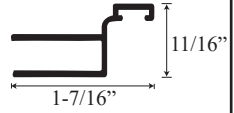

### • Specifications

Model Number:	CH-1631
Door Type:	Single door, one sidelight glass panel and one return glass panel
Opening style:	Hinged
Opening widths:	30"- 60"
Door sizes:	20 1/4"- 28 1/4"
Walk-through:	19 1/4"- 27 1/4"
Glass thickness:	1/4"
Return panel:	max 48"
Assembly:	Read installation guide
Country of origin:	United states of America`

# CH 1631 - Semi Frameless Hinged Door

Top View

Outer wall channel upright

Inner upright Striker side

Corner channel upright

Glass door with door frame and pivot assembly

Section or Side view