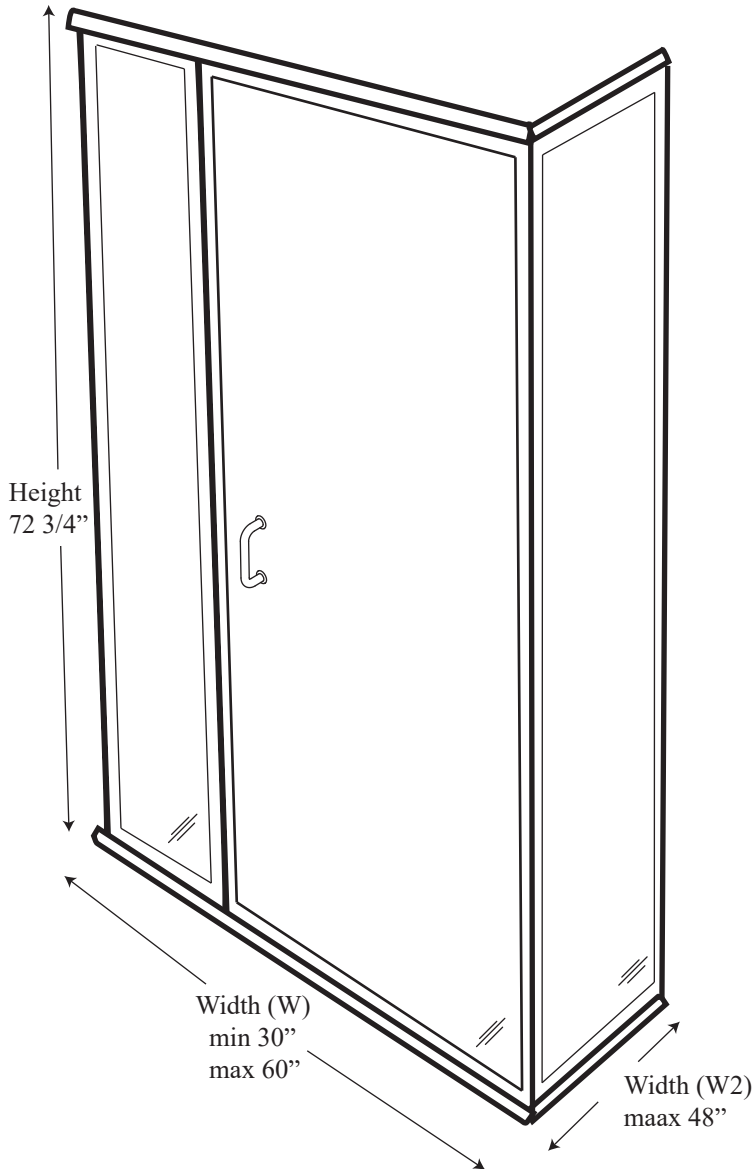

CH 1631 - Semi Frameless Hinged Door

Top View