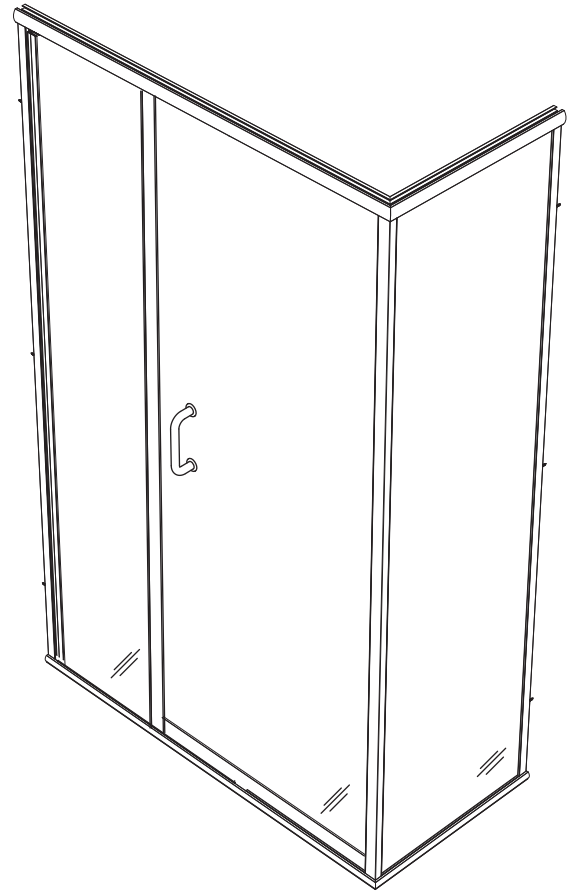

CH 1631 - Semi Frameless Hinged Door

Features:

- Reversible header allowing either round or flat profile.
- 6" C-pull handle included.
- 1/4" clear tempered glass standard. Upgrades available
- Built-in Aluminum drip pan with vinyl or vinyl deflector.
- Magnetic striker allows superior performance with water leakage.
- Fillers available for wall or base outages greater than 1/4".
- Can be installed to hinge from left or right, though best to specify hinge location when ordering.

Configurations:

- Consists of single door panel and one sidelight glass panel and one sidelight return panel.

Glass coating option:

- Diamon-Fusion treatment helps protect the build up of soap scum and hard water deposits and reduces cleaning time by 50%. Simply wipe down with a washcloth or squeegee after showering.

Codes/Standards

Tempered Glass
ANSI Z97.1
16 CFR 1201

• Material

High polished anodized aluminum.

• Colors

Available in Polished Chrome, Satin Nickel, Gold, Painted colors, available upon request

• Century Bathworks 3 year Limited Warranty

See website or call for detailed information.

• Specifications

Model Number:	CH-1631
Door Type:	Single door, one sidelight glass panel and one return glass panel
Opening style:	Hinged
Opening widths:	30"- 60"
Door sizes:	20 1/4"- 28 1/4"
Walk-through:	19 1/4"- 27 1/4"
Glass thickness:	1/4"
Return panel:	max 48"
Assembly:	Read installation guide
Country of origin:	United states of America`