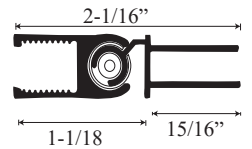

### • Specifications

Model Number:	CH-1631
Door Type:	Single door, one sidelight glass panel and one return glass panel
Opening style:	Hinged
Opening widths:	30"- 60"
Door sizes:	20 1/4"- 28 1/4"
Walk-through:	19 1/4"- 27 1/4"
Glass thickness:	1/4"
Return panel:	max 48"
Assembly:	Read installation guide
Country of origin:	United states of America`

# CH 1631 - Semi Frameless Hinged Door

Top View

Outer wall channel upright

Inner upright Striker side

Corner channel upright

Glass door with door frame and pivot assembly

Section or Side view