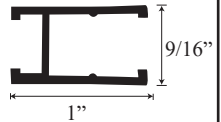

Outer wall channel upright