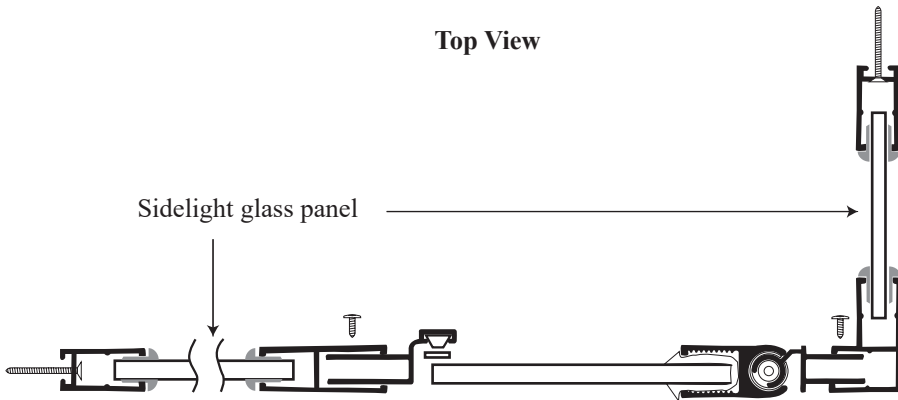

CH 1631 - Semi Frameless Hinged Door

Top View