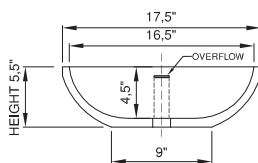

wide-edge

Price: \$990.00  
 Size (l) x (w) x (h): 17.5" x 17.5" x 5.5"  
 Top to waste: 4.5"  
 Overflow: No overflow  
 Material: DADOquartz®  
 Finish: Matte / Polished

Base dimensions: 9.0" x 8.0"  
 Edge width: 1.0"  
 Waste diameter: 1.5"  
 Weight: 22.0 LBS

### Shipping information

Packing dimensions: 19.0" x 19.0" x 7.0"  
 Shipping mass: 27.0 LBS