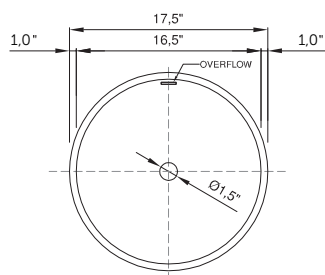

wide-edge

Price: \$990.00  
 Size (l) x (w) x (h): 17.5" x 17.5" x 5.5"  
 Top to waste: 4.5"  
 Overflow: No overflow  
 Material: DADOquartz®  
 Finish: Matte / Polished

Base dimensions: 9.0" x 8.0"  
 Edge width: 1.0"  
 Waste diameter: 1.5"  
 Weight: 22.0 LBS

### Shipping information

Packing dimensions: 19.0" x 19.0" x 7.0"  
 Shipping mass: 27.0 LBS