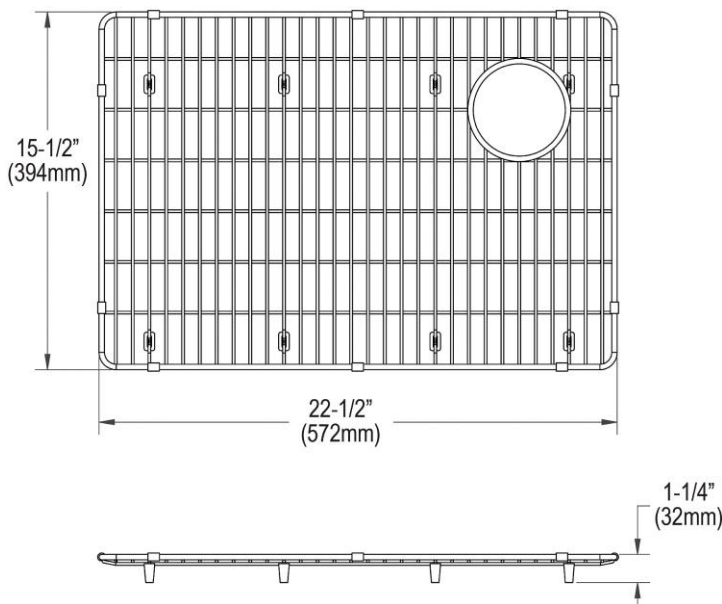

Material:	Stainless Steel
Finish:	Polished Stainless Steel
Dimensions:	22-1/2" x 15-1/2" x 1-1/4"

AMERICAN PRIDE. A LIFETIME TRADITION.
Like your family, the Elkay family has values and traditions that endure. For almost a century, Elkay has been a family-owned and operated company, providing thousands of jobs that support our families and communities.

[Clean and Care Manual (PDF)](#)

[Clean and Care Manual (PDF)](#)

[Warranty (PDF)](#)