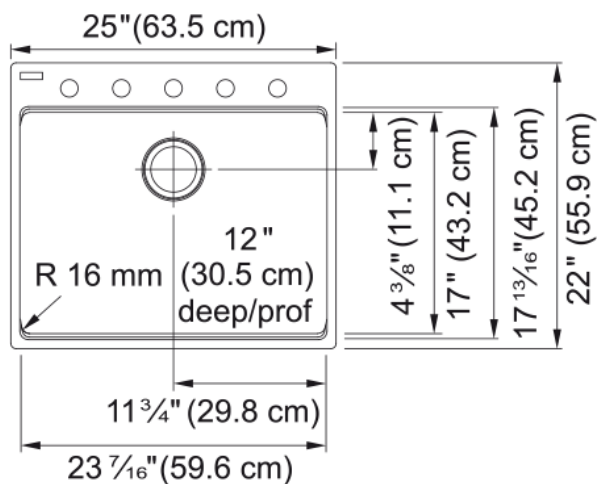

Maris Laundry Sink - MAG61023L-MBK-S | 114.0637.918

Technical Data

Aspect

Sink type	Sink
Type of material	Granite
Number of bowls	1
Color	Matte black
Surface finish	None

Product Dimensions

Exterior size: right to left	25
Exterior size: front to back	22
Large bowl size: right to left	23.465
Large bowl size: front to back	17.035
Large bowl: depth	12

Installation

Minimum cabinet size	27"
----------------------	-----

Product specifications

Installation type	Topmount / drop in
Installation type	Undermount
Drain hole	3 1/2"
Position of drainer	No drainer