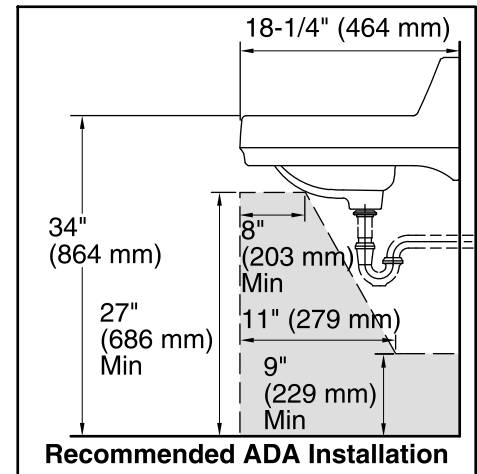

Features

- Made from premium materials that withstand high-volume usage
- Constructed of vitreous china
- 20-3/4"L x 18-1/4"W
- Wall-mount installation
- Faucet not included
- Includes wall hanger
- Drilled for concealed arm carrier

Recommended Products/Accessories

K-8998 P-Trap

Included Components

Additional Components:
Hanger(s)

ADA OBC

Codes/Standards

ASME A112.19.2/CSA B45.1
All applicable US Federal and State material regulations
ADA
ICC/ANSI A117.1
OBC

Standard Installation

Technical Information

All product dimensions are nominal.

Bowl configuration: Single
 Installation: Wall-mount
 Bowl area (Center): Length: 10" (254 mm)
 Width: 15" (381 mm)
 With overflow: Yes
 Water depth: 3-1/4" (83 mm)

Number of deck holes: 3
 Faucet hole spacing: 4" (102 mm)
 Faucet hole(s): 1-1/4" (32 mm)
 Soap/Lotion hole: 1-1/4" (32 mm)
 Drain hole: 1-3/4" (44 mm)

Notes

Install this product according to the installation instructions.