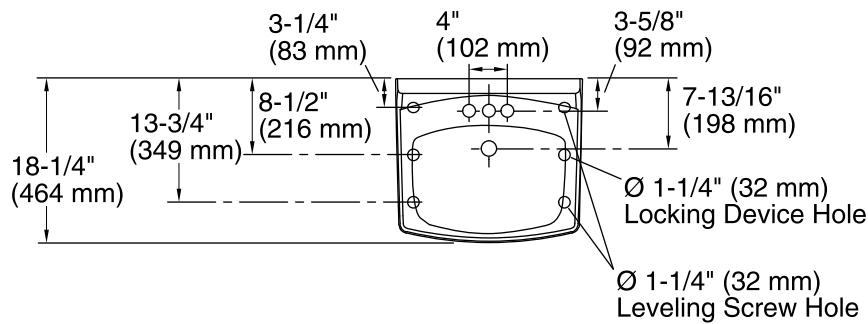

Features

- Made from premium materials that withstand high-volume usage
- Constructed of vitreous china
- 20-3/4"L x 18-1/4"W
- Wall-mount installation
- Faucet not included
- Includes wall hanger
- Drilled for concealed arm carrier

Recommended Products/Accessories

K-8998 P-Trap

Included Components

Additional Components:
Hanger(s)

ADA OBC

Codes/Standards

ASME A112.19.2/CSA B45.1
All applicable US Federal and State material regulations
ADA
ICC/ANSI A117.1
OBC

Standard Installation

Technical Information

All product dimensions are nominal.

Bowl configuration: Single
 Installation: Wall-mount
 Bowl area (Center): Length: 10" (254 mm)
 Width: 15" (381 mm)
 With overflow: Yes
 Water depth: 3-1/4" (83 mm)

Number of deck holes: 3
 Faucet hole spacing: 4" (102 mm)
 Faucet hole(s): 1-1/4" (32 mm)
 Soap/Lotion hole: 1-1/4" (32 mm)
 Drain hole: 1-3/4" (44 mm)

Notes

Install this product according to the installation instructions.