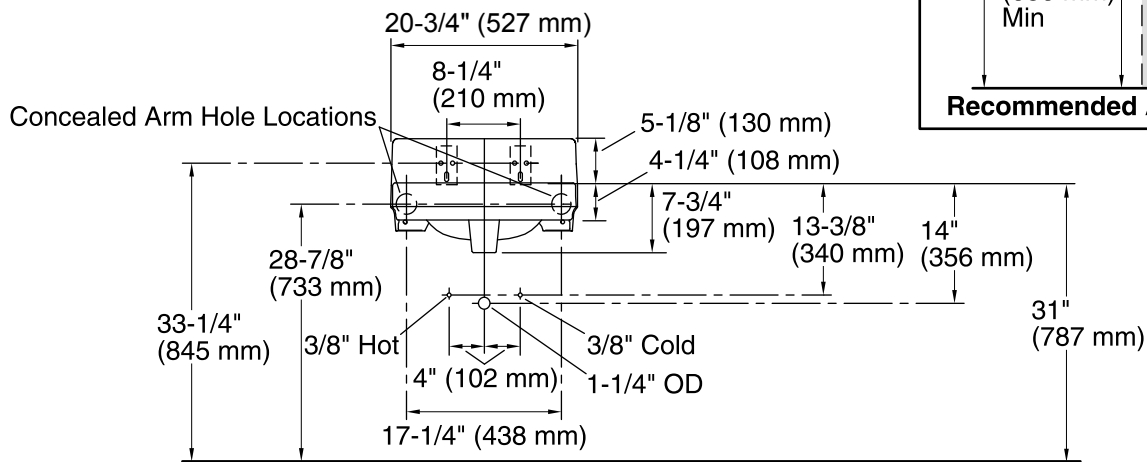

Features

- Made from premium materials that withstand high-volume usage
- Constructed of vitreous china
- 20-3/4"L x 18-1/4"W
- Wall-mount installation
- Faucet not included
- Includes wall hanger
- Drilled for concealed arm carrier

Recommended Products/Accessories

K-8998 P-Trap

Included Components

Additional Components:
Hanger(s)

ADA OBC

Codes/Standards

ASME A112.19.2/CSA B45.1
All applicable US Federal and State material regulations
ADA
ICC/ANSI A117.1
OBC

Standard Installation

Technical Information

All product dimensions are nominal.

Bowl configuration: Single
 Installation: Wall-mount
 Bowl area (Center): Length: 10" (254 mm)
 Width: 15" (381 mm)
 With overflow: Yes
 Water depth: 3-1/4" (83 mm)

Number of deck holes: 3
 Faucet hole spacing: 4" (102 mm)
 Faucet hole(s): 1-1/4" (32 mm)
 Soap/Lotion hole: 1-1/4" (32 mm)
 Drain hole: 1-3/4" (44 mm)

Notes

Install this product according to the installation instructions.