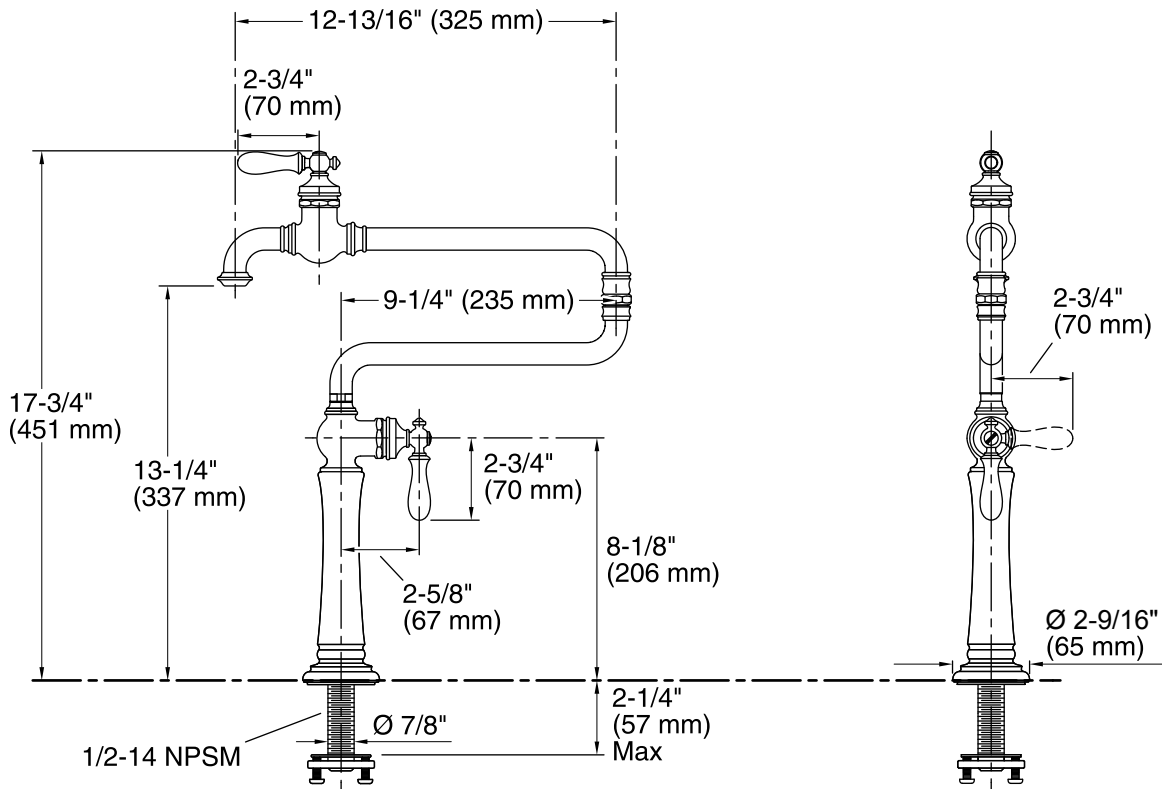

### Features

- Ceramic disc valves exceed industry longevity standards, ensuring durable performance for life.
- Articulating spout with 360-degree rotation offers superior clearance for filling pots on cooktops and ranges.
- Single lever handle with main lever shutoff.
- 3.2 gal/min (12.1 l/min) @ 60 psi (4.1 bar).
- Coordinates with other Artifacts kitchen products.

### Technical Information

All product dimensions are nominal.

#### Spout:

Spout reach: 22" (559 mm)