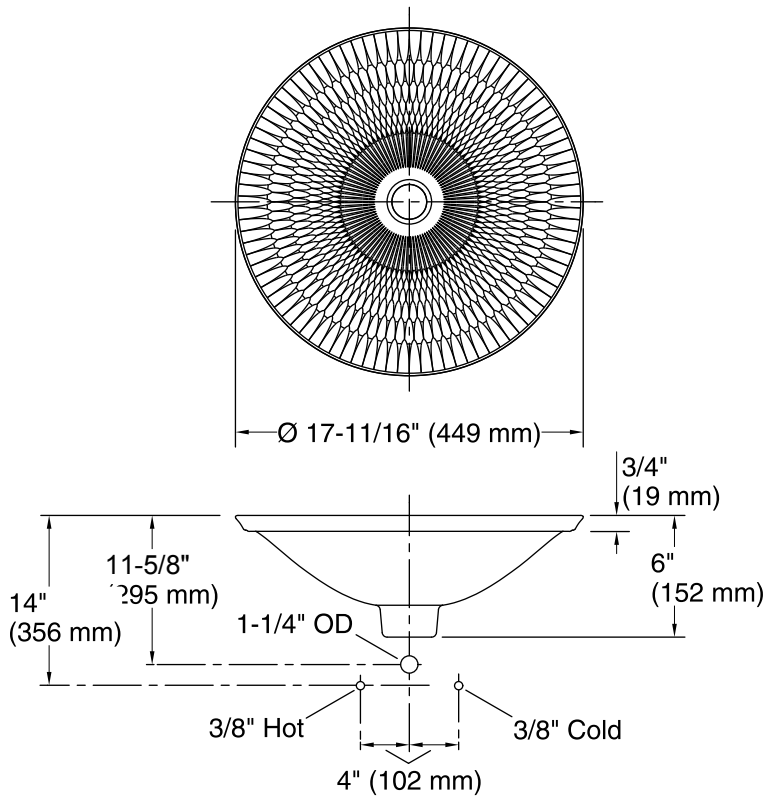

## Technical Information

All product dimensions are nominal.

Bowl configuration: Single

Installation: Drop-in, Vessel

Bowl area (Only): Diameter: 17-11/16" (449 mm)  
 Bowl depth: 4" (102 mm)  
 Water depth: 4" (102 mm)