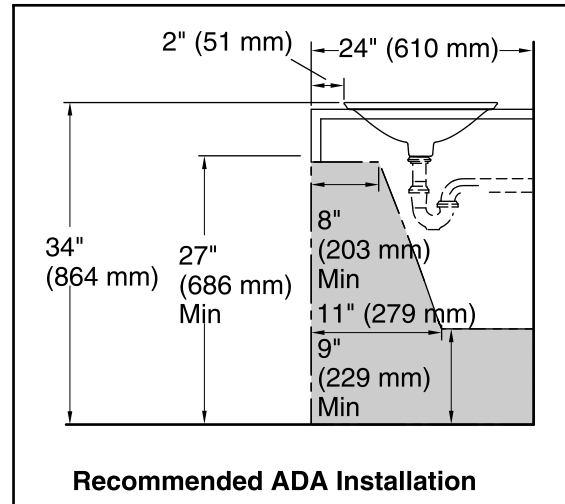

## Technical Information

All product dimensions are nominal.

Bowl configuration: Single

Installation: Drop-in, Vessel

Bowl area (Only): Diameter: 17-11/16" (449 mm)  
 Bowl depth: 4" (102 mm)  
 Water depth: 4" (102 mm)