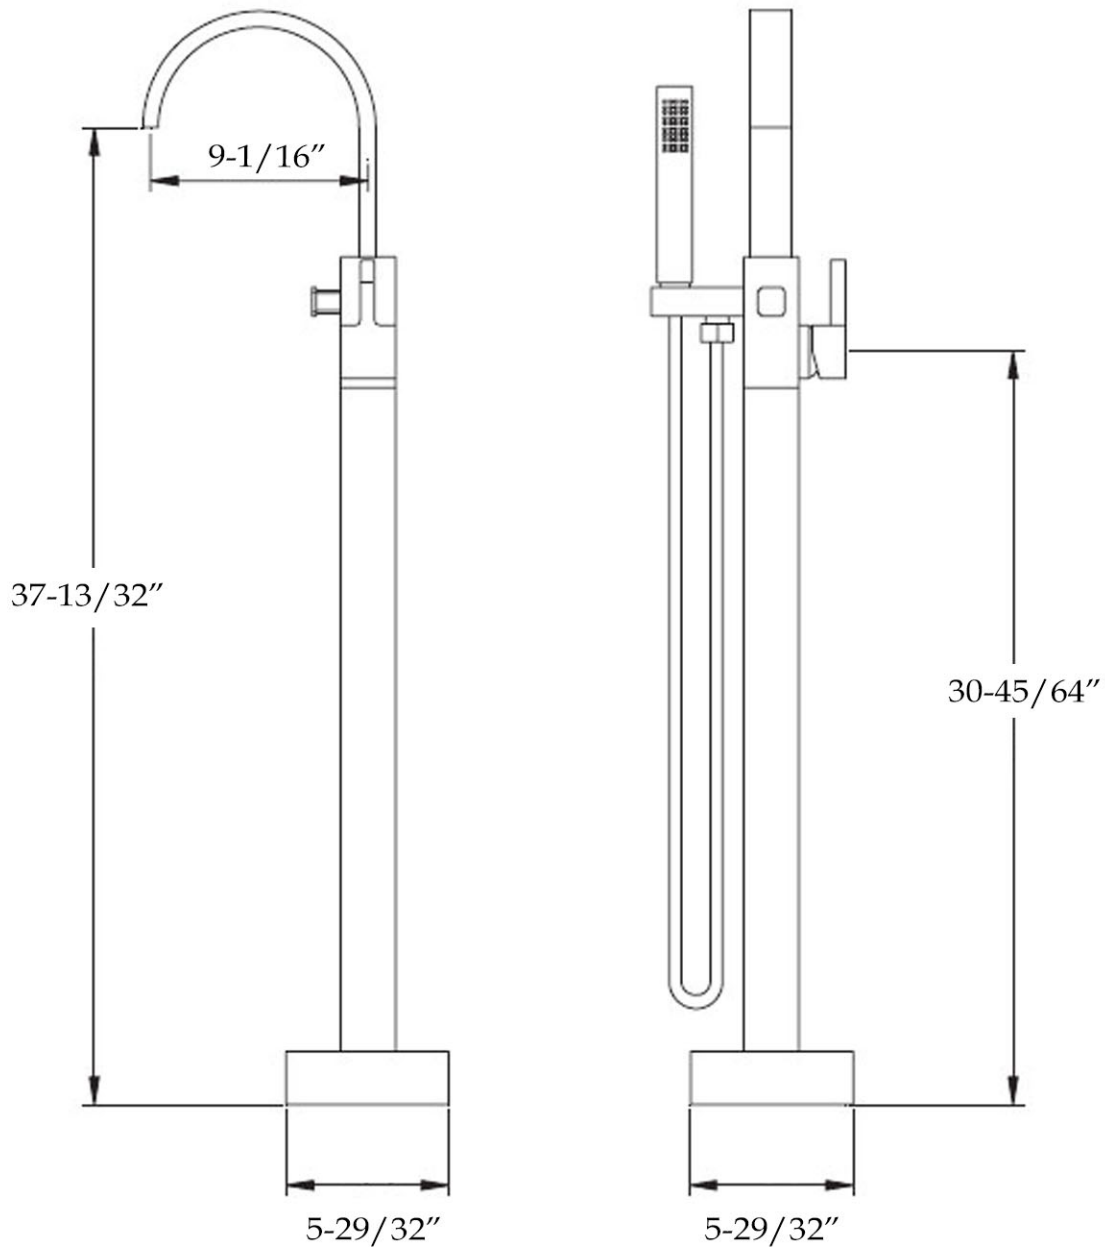

MAIDSTONE

www.MaidstoneSupply.com

Contemporary Freestanding Tub Faucet

Part No: 121-CGSF8

Contact Maidstone for additional information and specifications. For complete warranty information and a list of dealers visit www.MaidstoneSupply.com. All products and specifications are subject to change without notice. Maidstone is not responsible for typographical and/or dimensional errors. Typographical errors are subject to correction.

Note: Rough-in dimensions may vary $\pm 1/2$ " and are subject to change. No responsibility is assumed by Maidstone.