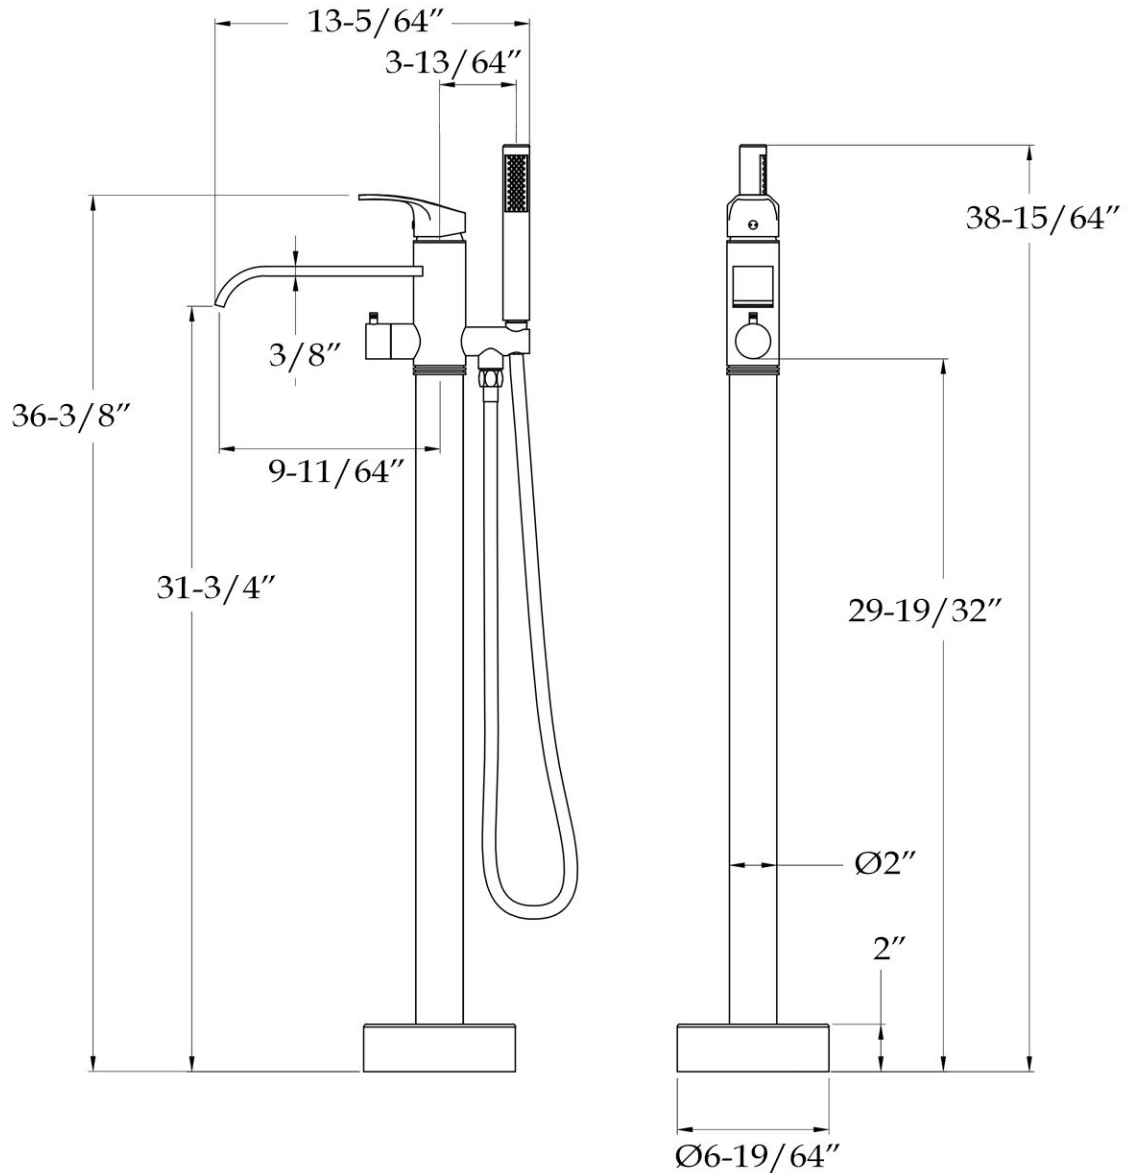

MAIDSTONE

www.MaidstoneSupply.com

Contemporary Faucet

Part No: 121-HFF2

Contact Maidstone for additional information and specifications. For complete warranty information and a list of dealers visit www.MaidstoneSupply.com. All products and specifications are subject to change without notice. Maidstone is not responsible for typographical and/or dimensional errors. Typographical errors are subject to correction.

Note: Rough-in dimensions may vary $\pm 1/2''$ and are subject to change. No responsibility is assumed by Maidstone.