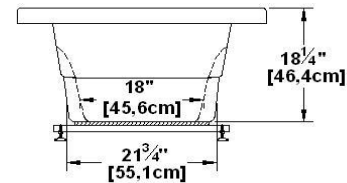

# Freedom

Product code : **FR72AR**

Draft revision : **20130924101800**

External dimensions : **72" x 36" x 21,5" [182,9 cm x 91,4 cm x 54,6 cm]**

Series : **deck mount**

Seats : **2**

2012 catalog page : **48**

Remarks	
*all measures have a precision of ± 1/4" (0,63cm)	
*internal dimensions taken at 4" (10cm) from bath bottom	
*capacity is measured by filling the soaker to 1-1/2" under the overflow	
*textured skirt available on all Freestanding products	
*shelf height is 3/4" on all "low-profile" models	