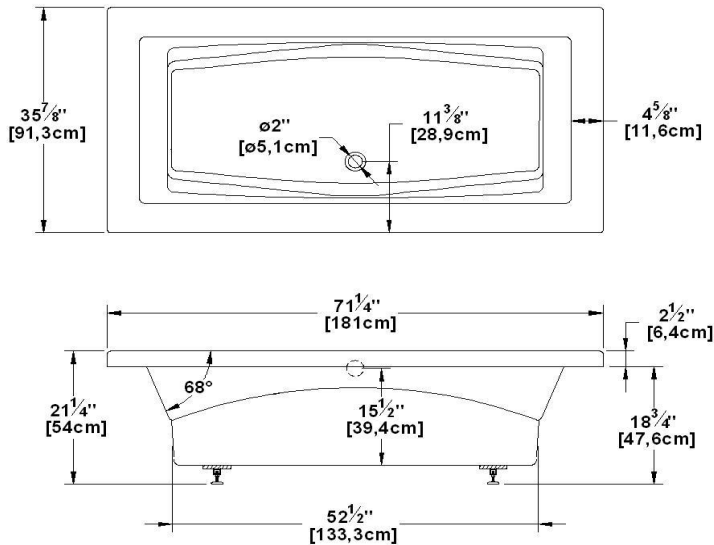

Freedom

Product code : **FR72AR**

Draft revision : **20130924101800**

External dimensions : **72" x 36" x 21,5" [182,9 cm x 91,4 cm x 54,6 cm]**

Series : **deck mount**

Seats : **2**

2012 catalog page : **48**

Lumbar support : **yes**

Arm rests : **yes**

Low-profile available : **yes**

Also available in **FREESTAND**

Draft and specs

Specifications	
Capacity :	52 IMP Gal. / 67,8 US Gal. / 236,4 liters
AeroMassage™ :	48 Easy Clean™ air jets
Super AeroMassage™ :	AeroMassage™ + 12 Easy Clean™ air jets
Dynamic Turbo™ :	4 Confort Pulse jets / 4 Confort Swirl jets
Comfort Air™ :	48 Easy Clean™ air jets
Characteristics :	n/a

Remarks	
*all measures have a precision of ± 1/4" (0,63cm)	
*internal dimensions taken at 4" (10cm) from bath bottom	
*capacity is measured by filling the soaker to 1-1/2" under the overflow	
*textured skirt available on all Freestanding products	
*shelf height is 3/4" on all "low-profile" models