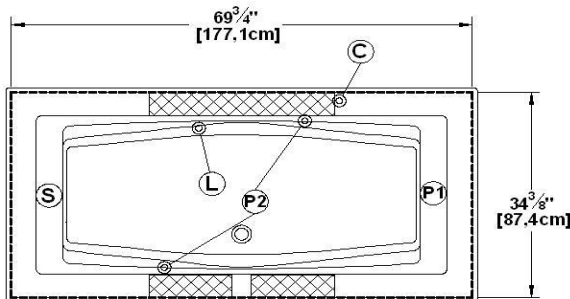

Options and installation

accessories and decorative lines positions are approximative

Additional(s) note(s) :

It may be necessary to raise the bath to install a skirt. Keypad supplied but not installed when ordered with tile flanges or remote control.

Legend			
(S)	Blower	(L)	Chromatherapy light
(P1)	Pump	(P2)	Grab bar
(C)	Keypad		
[Hatched Box]	Recommended faucets drilling location*		
-----			Deck cut-out line

Available models	
Model	Availability
Soaker alone	✓
Comfort Air™	✓
AeroMassage™	✓
Super AeroMassage™	✓
Dynamic Turbo™ (not available in the U.S.)	✓
Dynamic Turbo™ + AeroMassage™	✓
Dynamic Turbo™ + Super AeroMassage™	✓

Available recommended options	
Front skirt :	SP72
Recommended drain :	WOCO14 (chrome finish)
Tile flanges :	available
Remote control** :	available
**Floating	

*It is possible to install the faucets elsewhere on the product. The installer must verify that there are no piping or wires before drilling.

IMPORTANT NOTE : Specifications, dimensions and models are subject to change.

Visit our website <http://www.oceania-attitude.com> to access up-to-date dimensions and informations. In all cases, information on the website is the most up-to-date. Dimensions may vary slightly. To ensure proper fit, measurements must be taken on the product directly.

Head office

591, avenue des Entreprises
Thetford Mines, Quebec
CANADA G6H 4B2

Phone numbers

No-charge : 1-877-332-4224
Fax : 1-866-460-4334

Internet

Web : <http://www.oceania-attitude.com>
Email : info@oceaniabaths.com