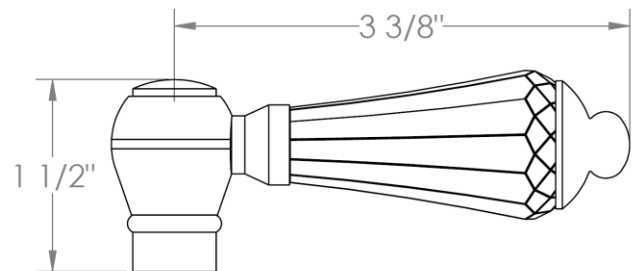

206-T15-__
Trim Kit Only for Miniature Thermostatic Valve
For use with SS-TH500 miniature concealed rough

HANDLE TRIM OPTIONS

S1 - PRESTON

S2 - WALTHAM

SWA - DARIEN

V - WALES

S1A – NOTTINGHAM