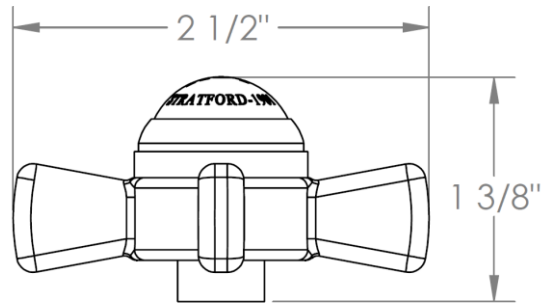

206-T15-__
Trim Kit Only for Miniature Thermostatic Valve
For use with SS-TH500 miniature concealed rough

HANDLE TRIM OPTIONS

S1 - PRESTON

S2 - WALTHAM

SWA - DARIEN

V - WALES

S1A – NOTTINGHAM