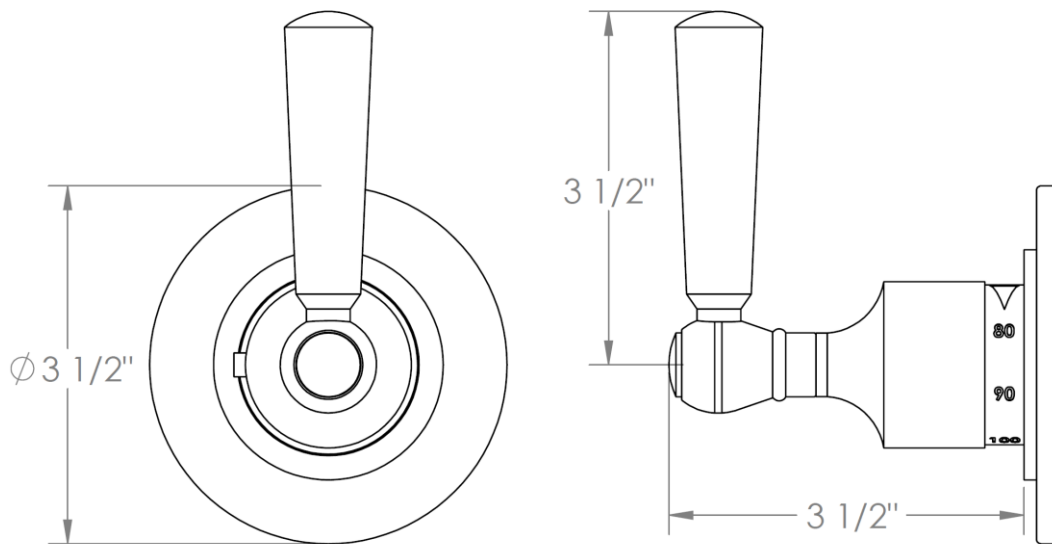

206-T15-__
Trim Kit Only for Miniature Thermostatic Valve
For use with SS-TH500 miniature concealed rough

HANDLE TRIM OPTIONS

S1 - PRESTON

S2 - WALTHAM

SWA - DARIEN

V - WALES

S1A – NOTTINGHAM