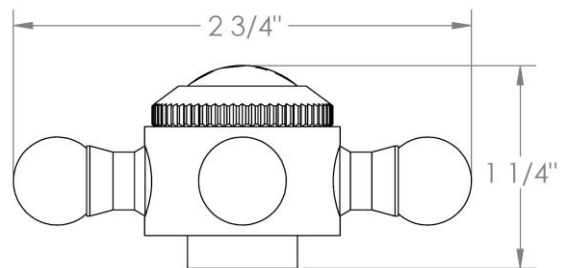

206-T15-__
Trim Kit Only for Miniature Thermostatic Valve
For use with SS-TH500 miniature concealed rough

HANDLE TRIM OPTIONS

S1 - PRESTON

S2 - WALTHAM

SWA - DARIEN

V - WALES

S1A – NOTTINGHAM