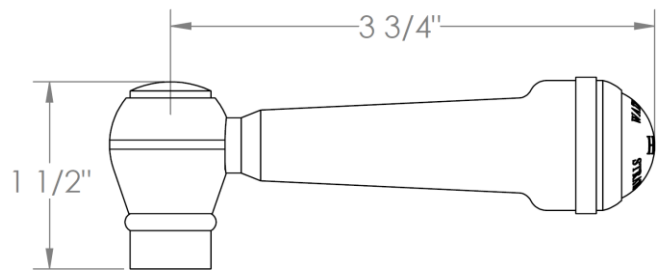

206-T15-__
Trim Kit Only for Miniature Thermostatic Valve
For use with SS-TH500 miniature concealed rough

HANDLE TRIM OPTIONS

S1 - PRESTON

S2 - WALTHAM

SWA - DARIEN

V - WALES

S1A – NOTTINGHAM