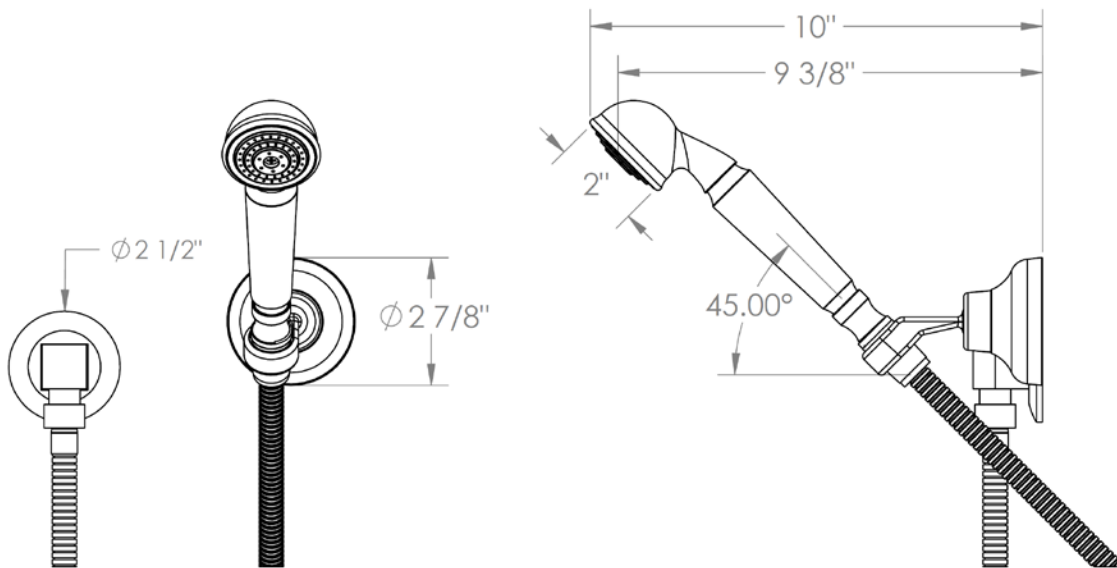

313-HSHK3

Wall Mounted Hand Shower Set
Includes Hand Shower and 69" Hose
Flow Rate: 2.0 GPM

Meets the applicable requirements of ASME A112.18.1-2005/CSA B125.1-05, entitled "Plumbing Supply Fittings"

WATERMARK DESIGNS 2/22/2018