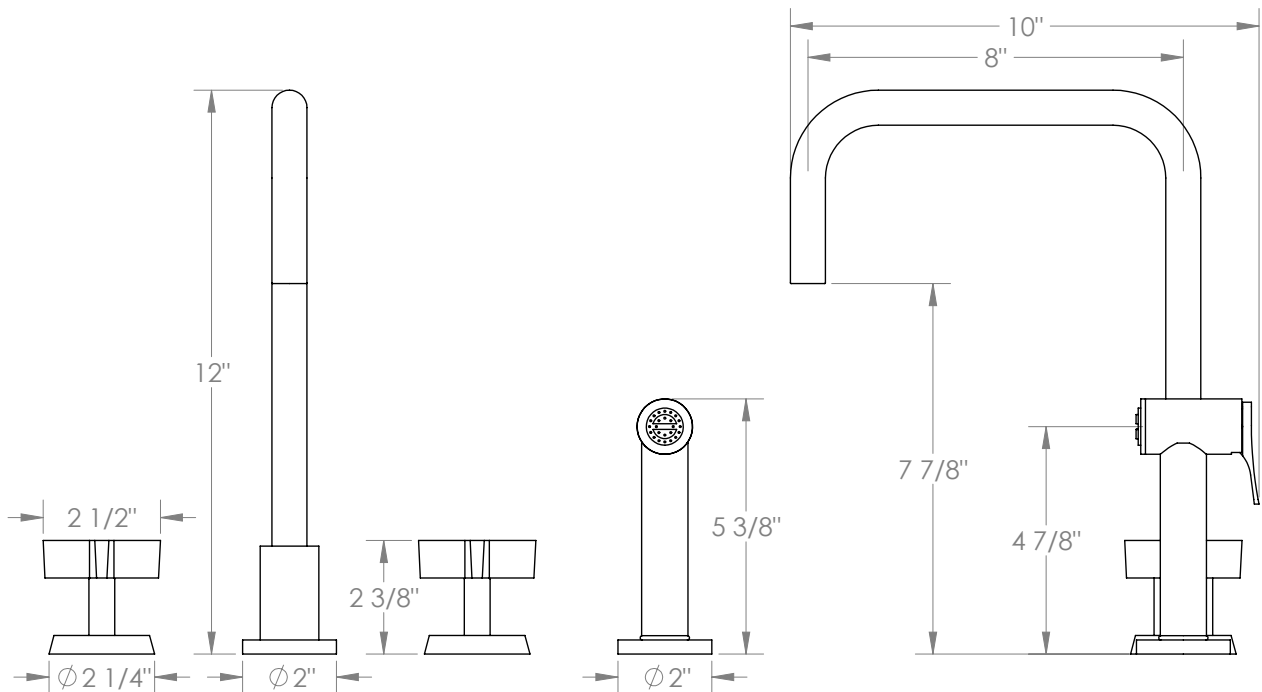

WATERMARK

BROOKLYN, NEW YORK

Blue
37-7.1-BL3

Deck Mounted, Two Handle Faucet with Side Spray

- Side Spray Hose Length: 50" (Final Length May Vary)
- Fits Deck Up To 1-3/4" Thick
- Recommended Mounting Hole: 1-3/8"
- All Lead-Free Brass Construction
- Flow Rate: 1.75 GPM
- 1/4 Turn Ceramic Cartridge
- 360° Rotating Spout
- Professional Installation Required

Available in all finishes shown on the [Watermark Designs website](https://www.watermark-designs.com)

Meets the applicable requirements of ASME A112.18.1-2005/CSA B125.1-05, entitled "Plumbing Supply Fittings".

Watermark Designs reserves the right to make revisions without notice to produce specifications. All product dimensions are nominal.

09/2023

350 Dewitt Ave. Brooklyn, NY 11207 USA | T: 1 718 257 2800 | F: 1 718 257 2144 | customerservice@watermark-designs.com