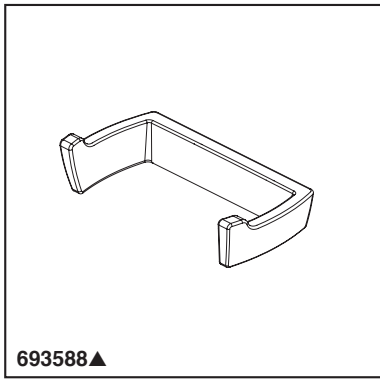

BRIZO®

ACCESSORIES

- Vettis® Bath Collection
- Double Robe Hook

Submitted Model No.: _____

Specific Features: _____

STANDARD SPECIFICATIONS:

- Mounting hardware and mounting instructions included with product.
- Plastic anchors, screws, toggle bolts and mounting bracket are included with the mounting hardware.