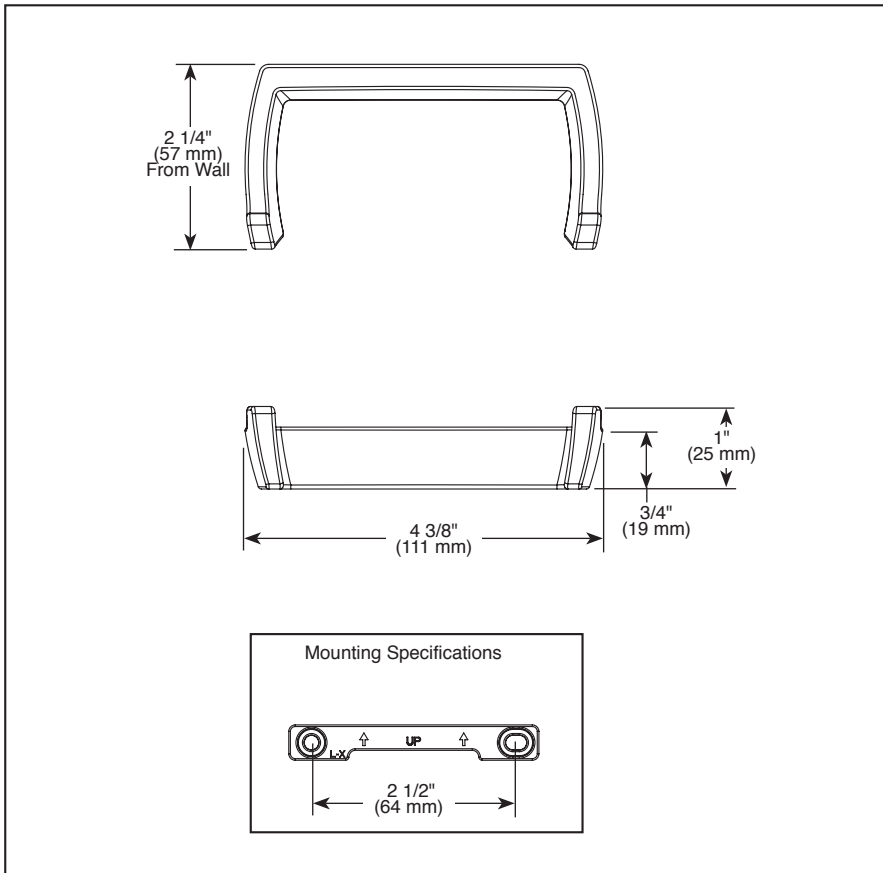

▲ Designate proper finish suffix