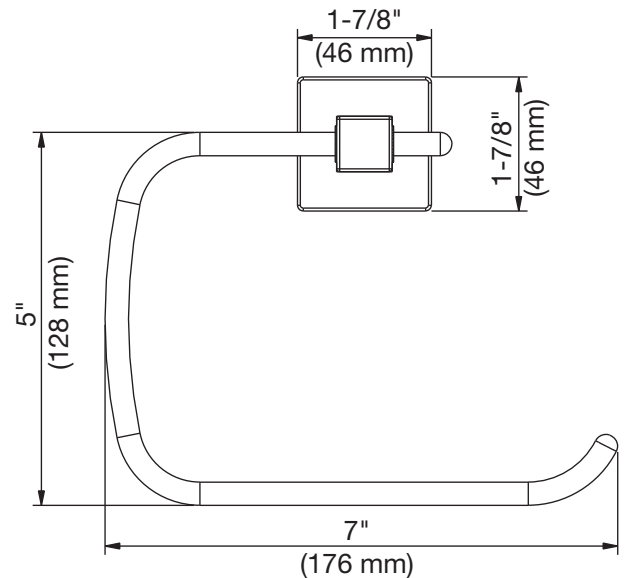

Location:

Towel Ring 363TR

Specification Submittal

Model Numbers

- 363TR Towel Ring

Feature Highlights

- Metal construction
- Mounting hardware included
- Standard finish is polished chrome

Finish Options / Modifications

Dimensions *Duro Towel Ring, 363TR*

Note: Dimensions subject to change without notice