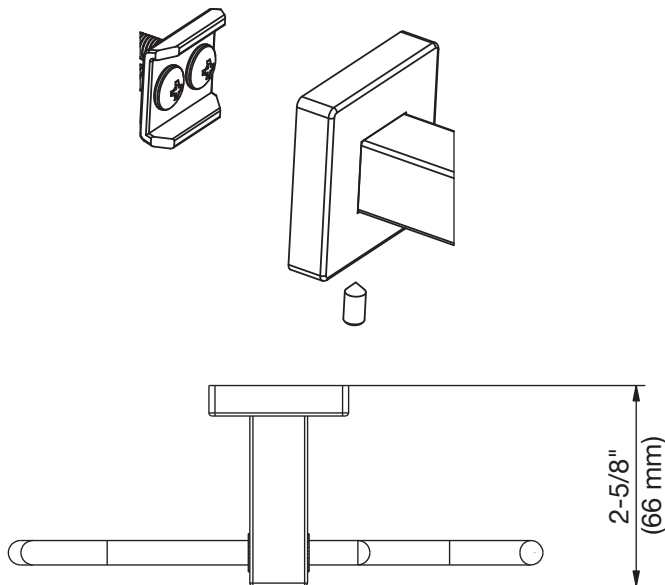

Location:

Towel Ring 363TR

Specification Submittal

Model Numbers

- 363TR Towel Ring

Feature Highlights

- Metal construction
- Mounting hardware included
- Standard finish is polished chrome

Finish Options / Modifications

Dimensions *Duro Towel Ring, 363TR*

Note: Dimensions subject to change without notice